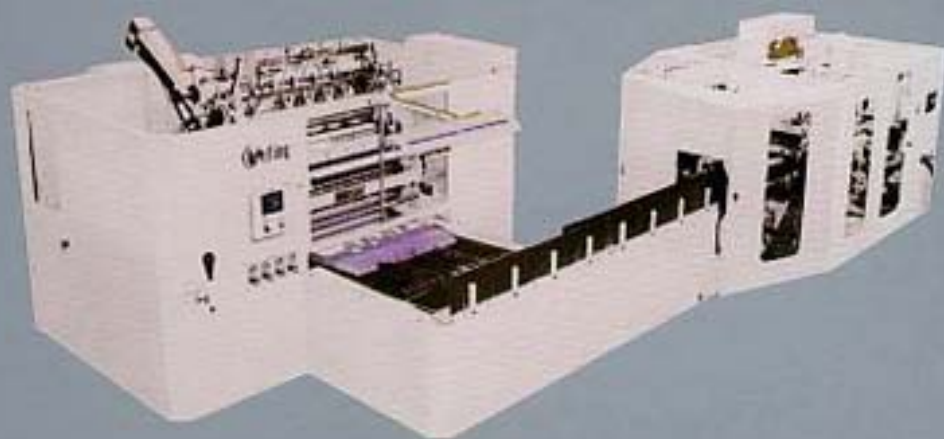

LCi Multifold Interfolder

Our LCI Manual Multifold Interfolders are designed for high-speed, efficient production of hand towels. Perfect for the smaller converter or for entering new markets, these machines are built with the same quality and durability you have come to expect from Bretting.

Available in widths up to 69" (1.75 m), these compact machines require minimal labor and floor space. Automatic separator upgrades and interfold heads for jumbo multifold, 4-panel, 5-panel and 6-panel are available.

Some photos shown without guards. Guards are provided and need to be in place before operation.

Features:

- Compact modular design
- Simple and reliable technology
- Engineered for floor level operation
- Plug & Produce platform for fast installation
- High-speed production with exceptional product quality
- Sectionalized independent electronic drive system
- Ability to run diverse substrates
- CE Compliant design