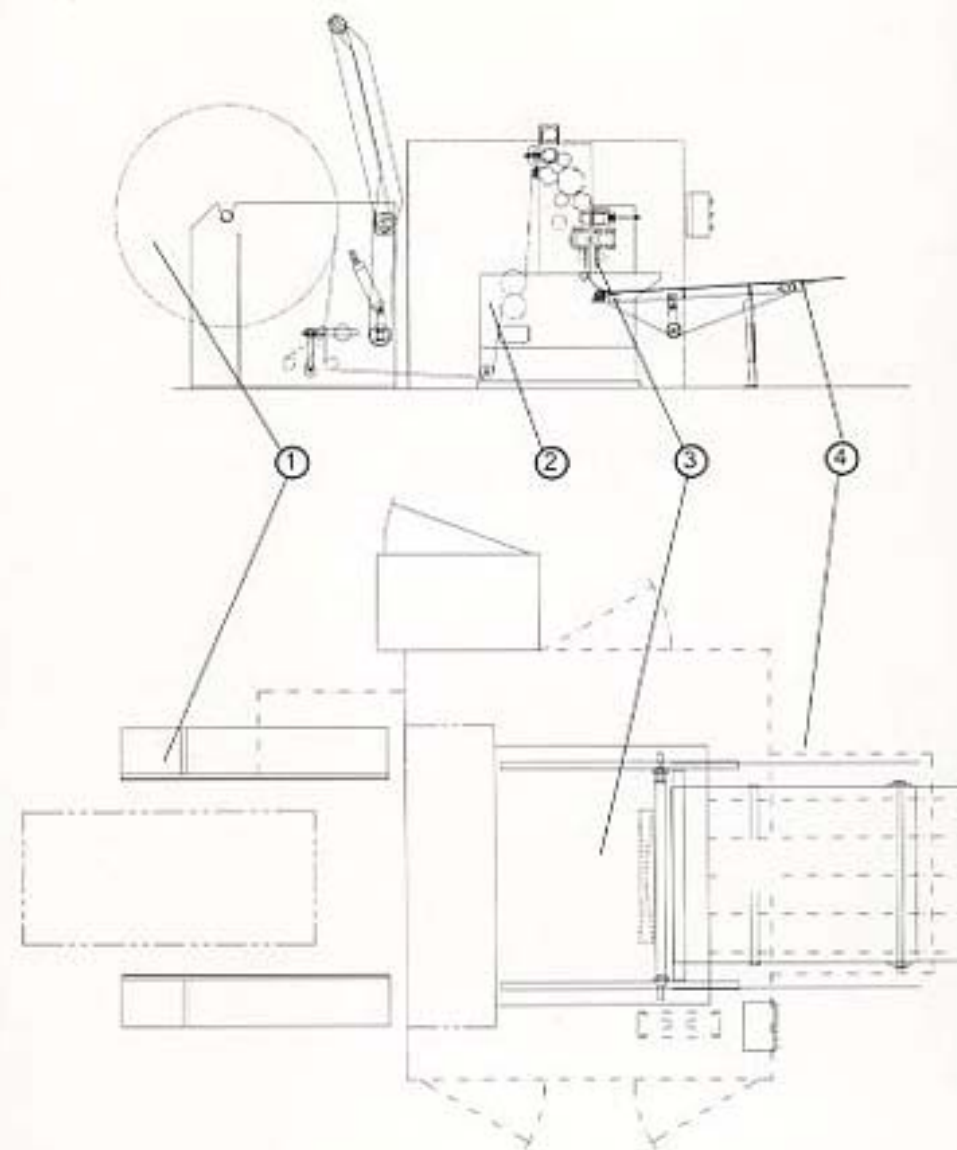

Available in widths up to 69" (1.75 m), these compact machines require minimal labor and floor space. Automatic separator upgrades and interfold heads for jumbo multifold, 4-panel, 5-panel and 6-panel are available.

Mandrel Unwind Stand

Single-Station Embosser

Two-Seam In-Line Paper Bander

Approximate floor space required (LxW): 19.5 ft (6 m) x 11 ft (3.5 m)

Please contact your Bretting Manufacturing Sales Representative for more information.
© C. G. Bretting Manufacturing Co., Inc. January 2008 Printed in USA

Standard Components:

1. Mandrel Unwind Stand
 - Auto web tension control
2. Embossing
 - Steel-to-Steel
 - Wrap-up detection
3. Folding Head
 - Pneumatic slitters
4. Manual Tray
 - Adjustable count marker system
 - Variable speed tray belts